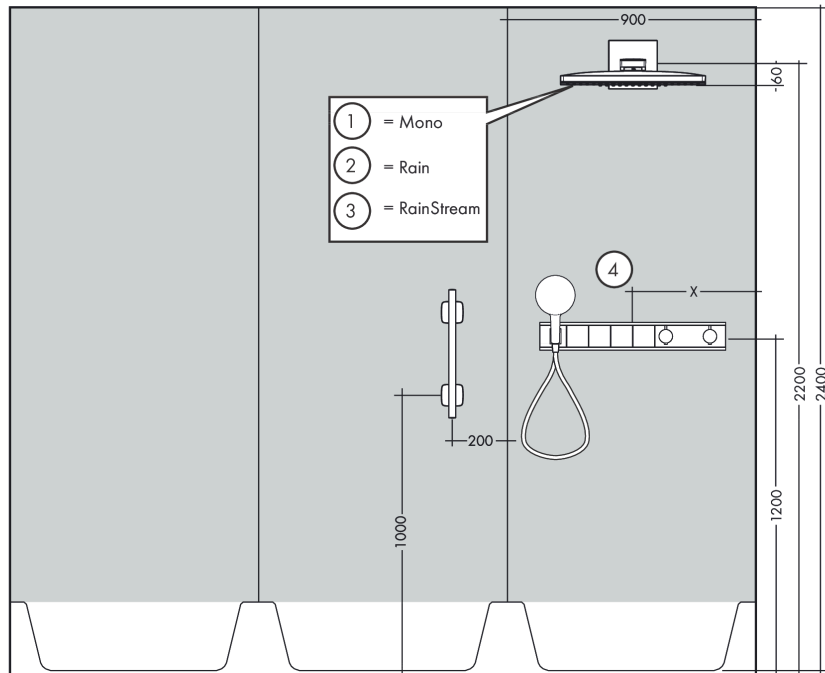

RainSelect

Thermostat for concealed installation for 4 functions with integrated shower holder

Surfaces: **Black/Chrome** Article Number: **15357600**

Description

product features

- consists of: Thermostat, shower holder
- depending on volume flow and installation situation approx. 50% flow rate reduction and integrated shut off function
- 4 functions
- Select push-button on/off control for 4 outlets
- simultaneous use of several outlets
- maximum flow rate at 3 bar: 38 l/min
- flow rate per outlet: 26 l/min
- flow rate by simultaneous use of all outlets: 38 l/min
- thermostat cartridge, Start/stop valve to operate the functions
- safety lock at 40 °C
- temperature limitation adjustable
- non-return valve
- hose nut: for shower hoses with conical or cylindrical nut on both sides
- connection type: basic set
- min. operating pressure: 1 bar
- max. operating pressure: 10 bar
- Thermostat is delivered with buttons hand shower, Waterfall, Rain large, Mono

Technology

Design awards

Product image

Scale drawing

RainSelect

Thermostat for concealed installation for 4 functions with integrated shower holder

Surfaces: **Black/Chrome** Article Number: **15357600**

Installation examples

RainSelect
1531218X / 15357XXX

RainSelect

Thermostat for concealed installation for 4 functions with integrated shower holder

Surfaces: **Black/Chrome** Article Number: **15357600**

Exploded Drawing

Year of production: >10/17