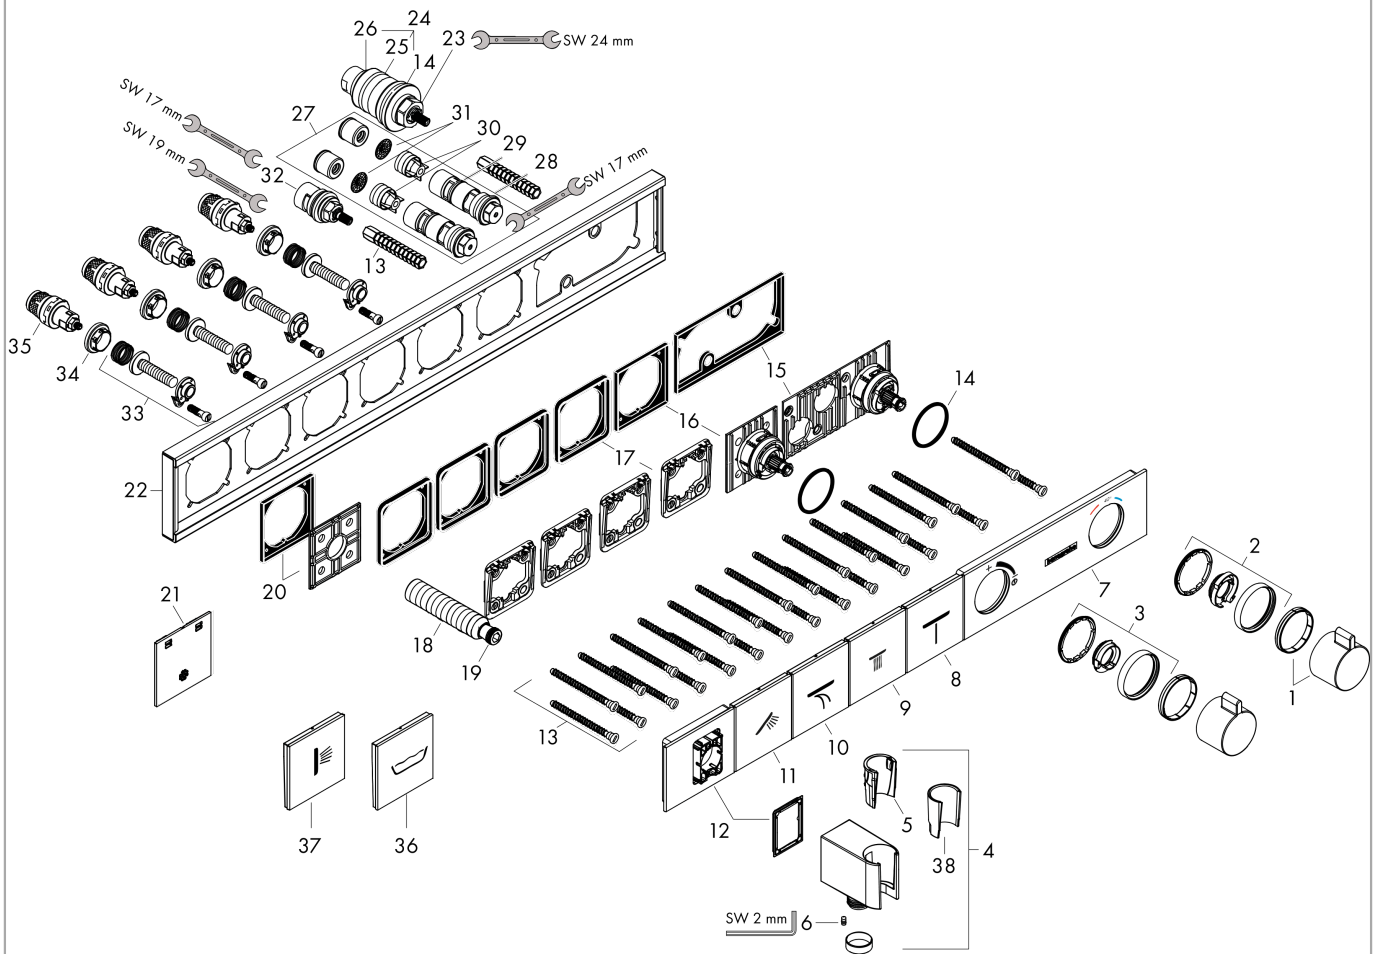

RainSelect

Thermostat for concealed installation for 4 functions with integrated shower holder

Surfaces: **Black/Chrome** Article Number: **15357600**

Spare part list

Year of production: >10/17

Pos.	Description	Article Number	Price	PU
1	handle for thermostat	92215000	-	1
2	safety set	93112000	-	1
3	safety set	93113000	-	1
4	shower holder, assy	93114000	-	1
5	guide (conical)	94163000	-	1
6	hollow set screw M4x8	97669000	-	1
7	cover	93105610	-	1
8	symbol Mono	93306610	-	1
9	symbol head shower Rain large	93107610	-	1
10	symbol Flood jet	93305610	-	1
11	symbol handshower	93106610	-	1
12	cover	93108610	-	1
13	mounting kit	93102000	-	1
14	O-ring 38x2,5	98198000	-	1
15	adapter for handle	93109000	-	1
16	adapter for handle	93315000	-	1
17	support element	93111000	-	1
18	connecting thread G½	93830000	-	1
19	O-ring 11x2	98127000	-	1
20	support element	93314000	-	1
21	fit-up aid	93417000	-	1
22	escutcheon	93317000	-	1
23	thermostat cartridge	96633000	-	1
24	sealing set	96636000	-	1
25	O-ring 34x2	98383000	-	1
26	O-ring 26x2	98147000	-	1
27	service unit	93406000	-	1
28	O-ring 20x2	98165000	-	1
29	O-ring 20x1,5	98197000	-	1
30	non return valve	96655000	-	1
31	filter	97367000	-	1
32	shut off unit	98536000	-	1
33	Select-adapter	93103000	-	1
34	nut	98368000	-	1
35	shut off unit	95758000	-	1
36	symbol tub	93303610	-	1
37	symbol body shower	93304610	-	1
38	guide	95531000	-	1
a	concealed item	15312180	-	1
b	extension 25 mm	93434000	-	1
c	extension 16 mm	93439000	-	1