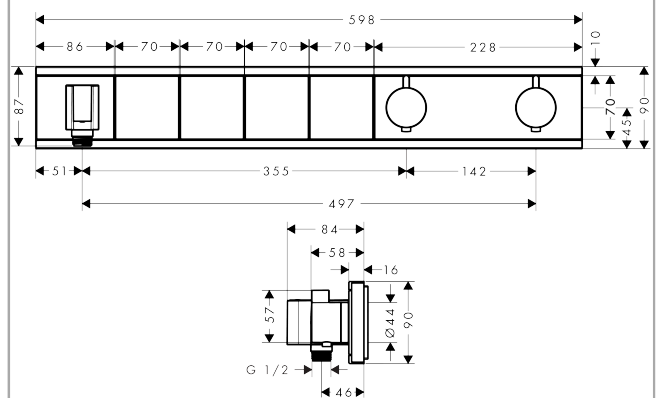

Scale drawing